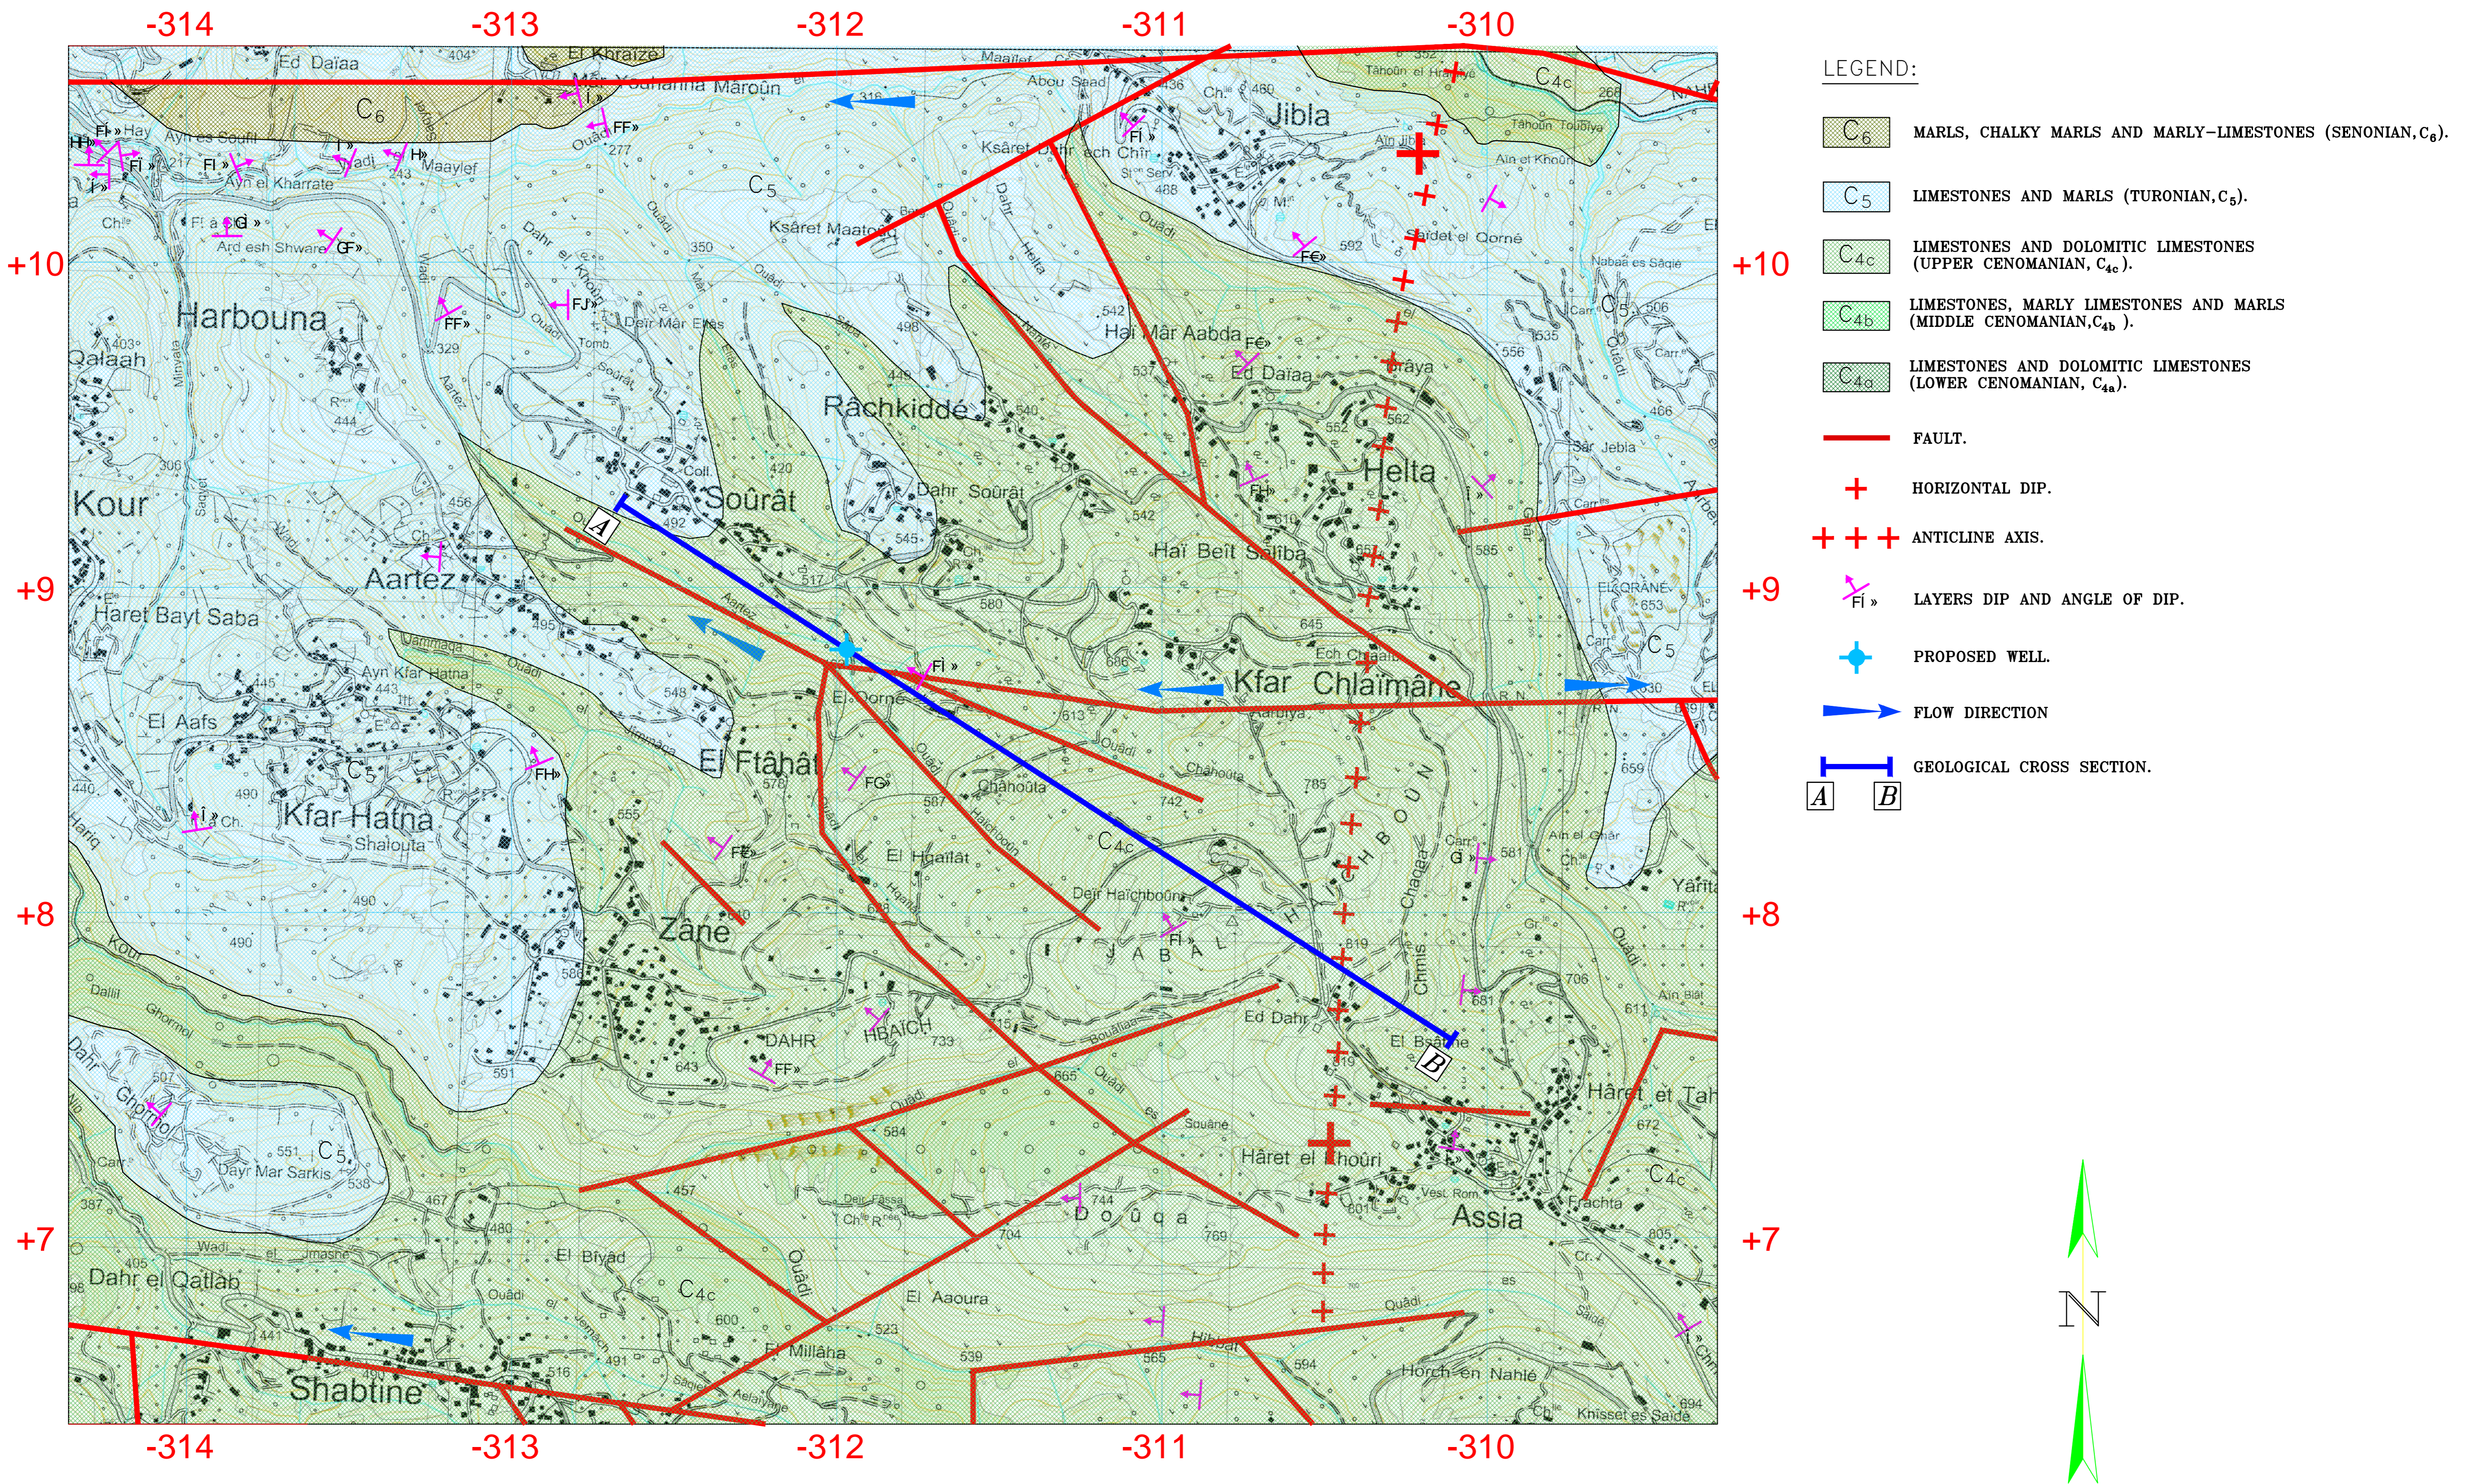

FIG.1: GEOLOGICAL MAP OF HELTA-SOURAT REGION
SCALE 1:10000

GEOLOGICAL CROSS SECTION OF HELTA-SOURAT WELLS
SCALE 1:10000